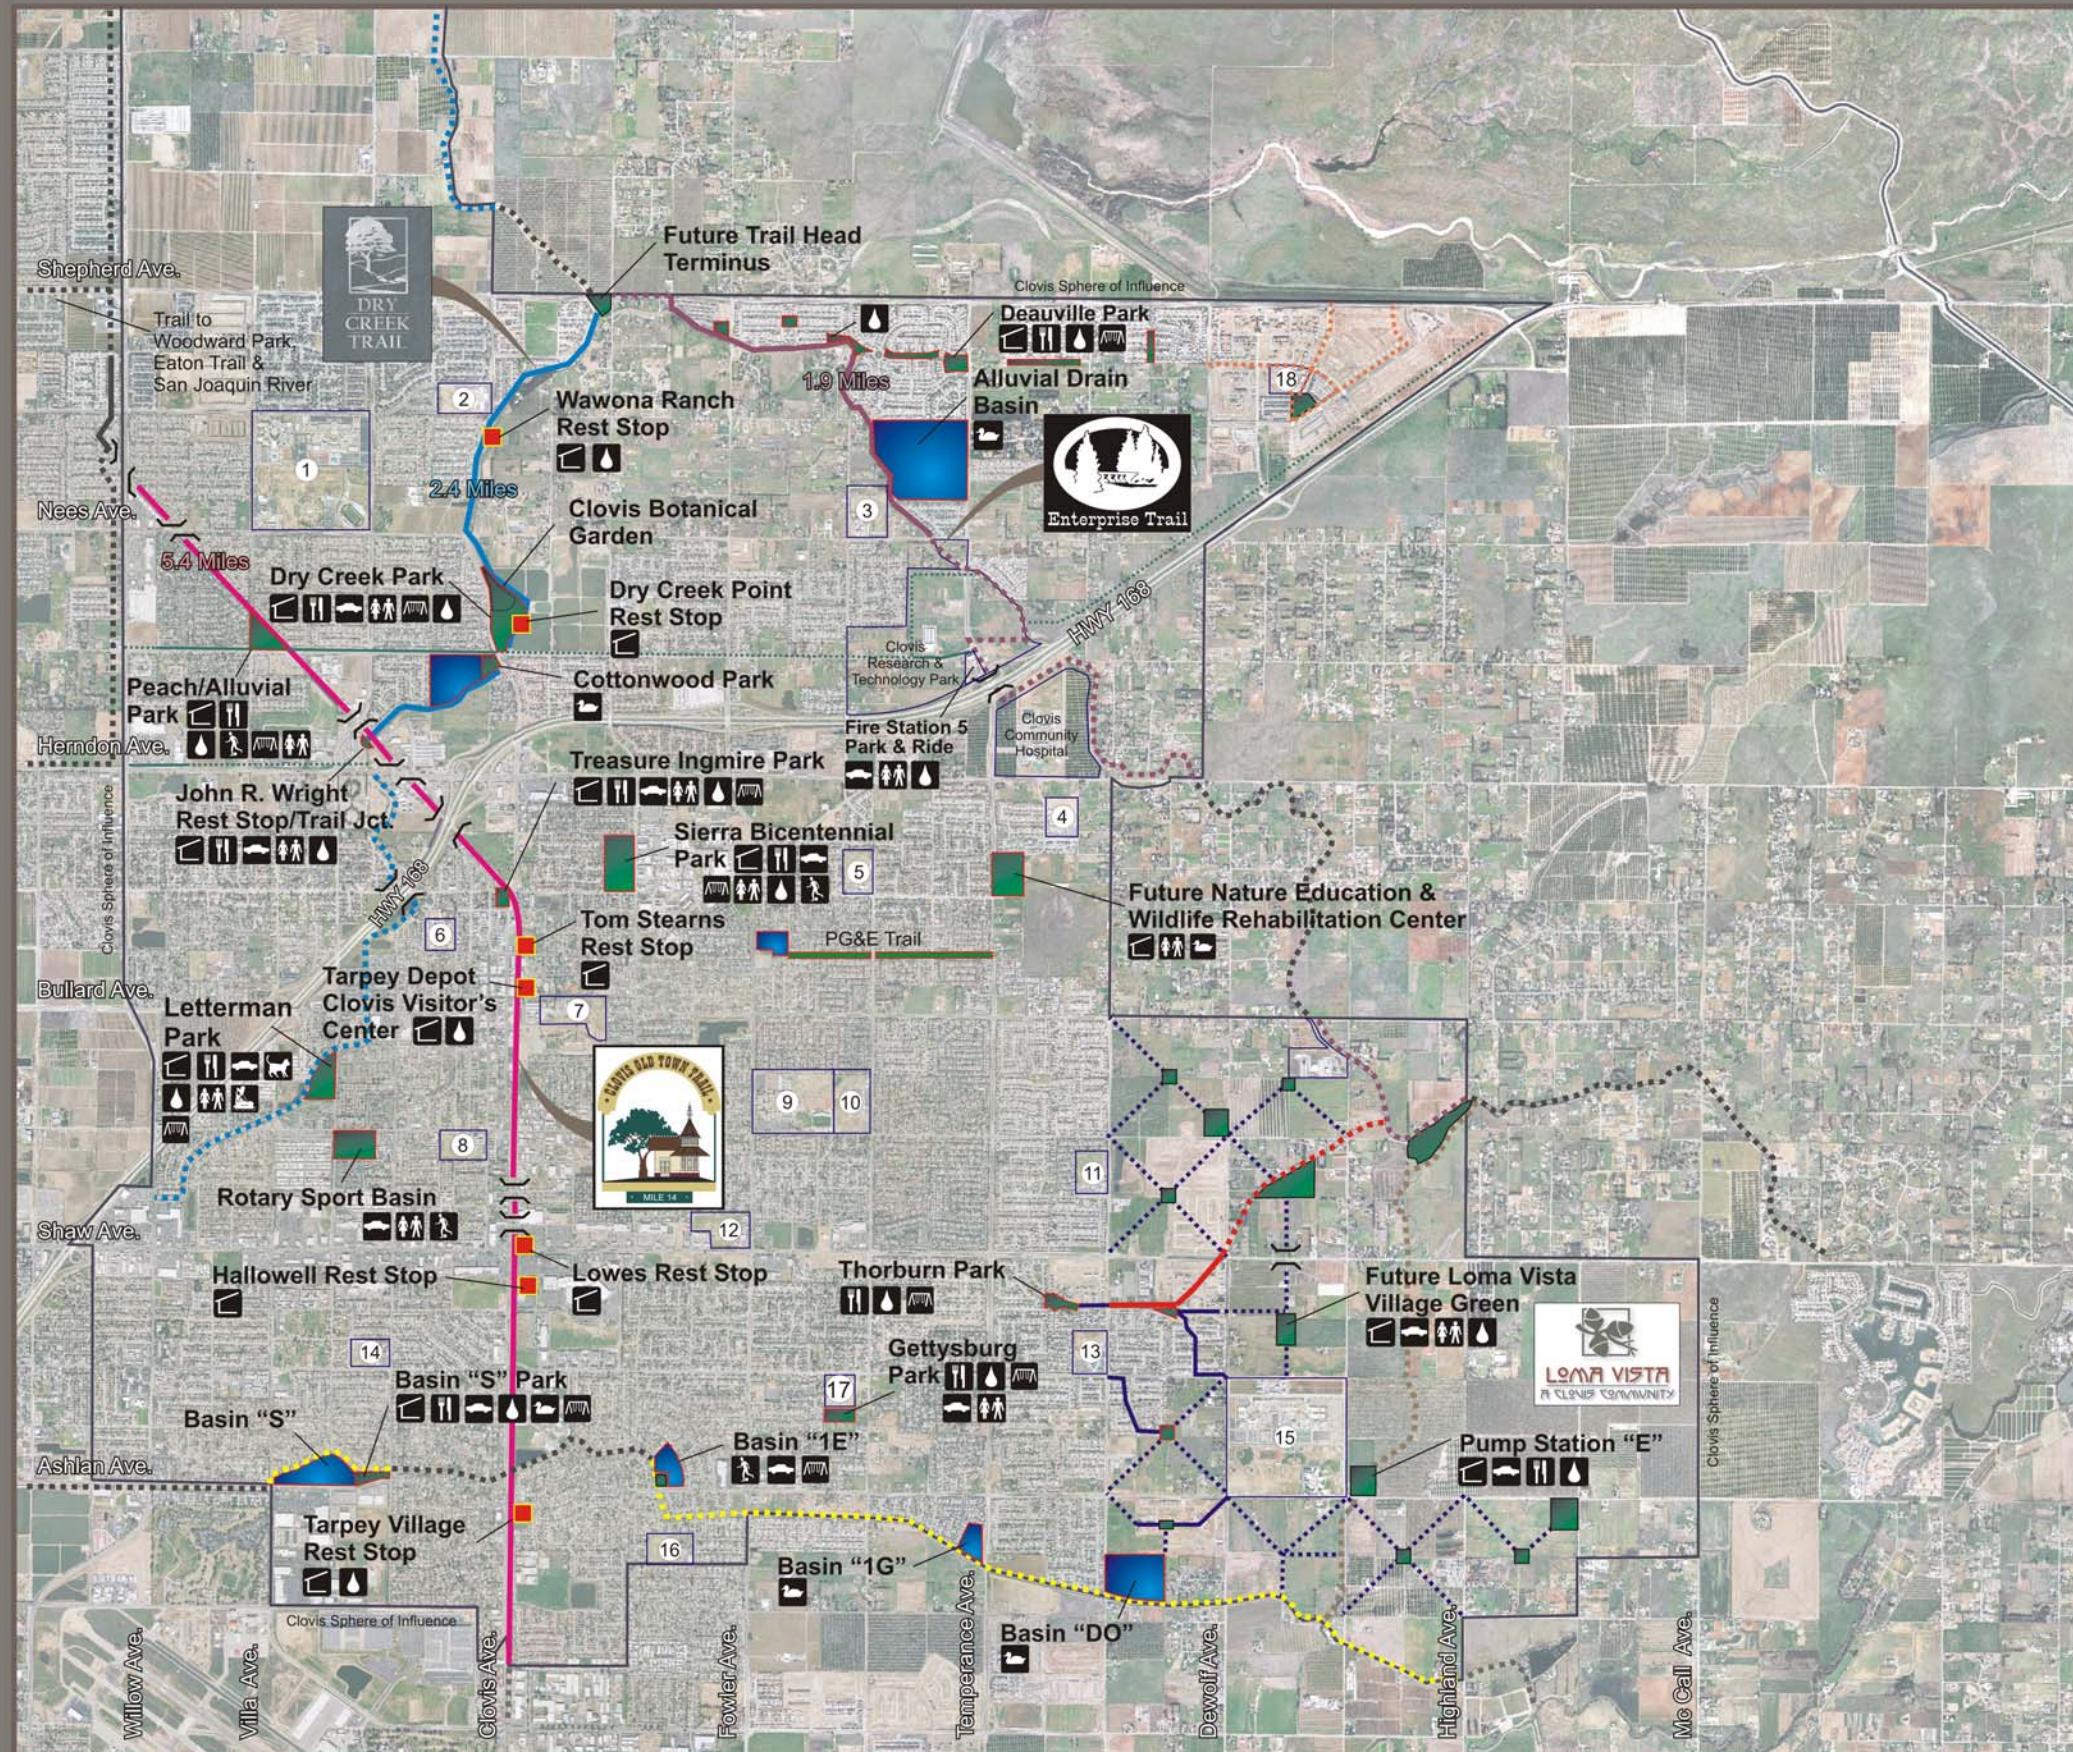

# Trails of Clovis

## LEGEND

- Clovis Old Town Trail
- Dry Creek Trail
- Enterprise Trail
- Jefferson Trail
- Gould Trail
- Dog Creek Trail
- Loma Vista Paseos
- Harlan Ranch Trails
- County Trails
- Greenbelt Paths
- Grade Separated Crossing
- (Solid line indicates existing trail)

- Parks
- Future Parks
- Rest Stops
- Wild Fowl Basins

- |  |            |  |                        |
|--|------------|--|------------------------|
|  | Shelter    |  | Play Equipment         |
|  | Picnic     |  | Drinking Fountains     |
|  | Parking    |  | Sports Field           |
|  | Restrooms  |  | Wildlife Viewing       |
|  | Skate Park |  | Animal Adoption Center |

## Schools

- 1 Buchanan Educational Center
- 2 Woods Elementary
- 3 Dry Creek Elementary
- 4 Cedarwood Elementary
- 5 Mickey Cox Elementary
- 6 Weldon Elementary
- 7 Clark Intermediate
- 8 Sierra Vista Elementary
- 9 Clovis High
- 10 Clovis Elementary
- 11 Red Bank Elementary
- 12 Jefferson Elementary
- 13 Freedom Elementary
- 14 Tarpey Elementary
- 15 Reagan Educational Center
- 16 Miramonte Elementary
- 17 Gettysburg Elementary
- 18 Bud Rank Elementary