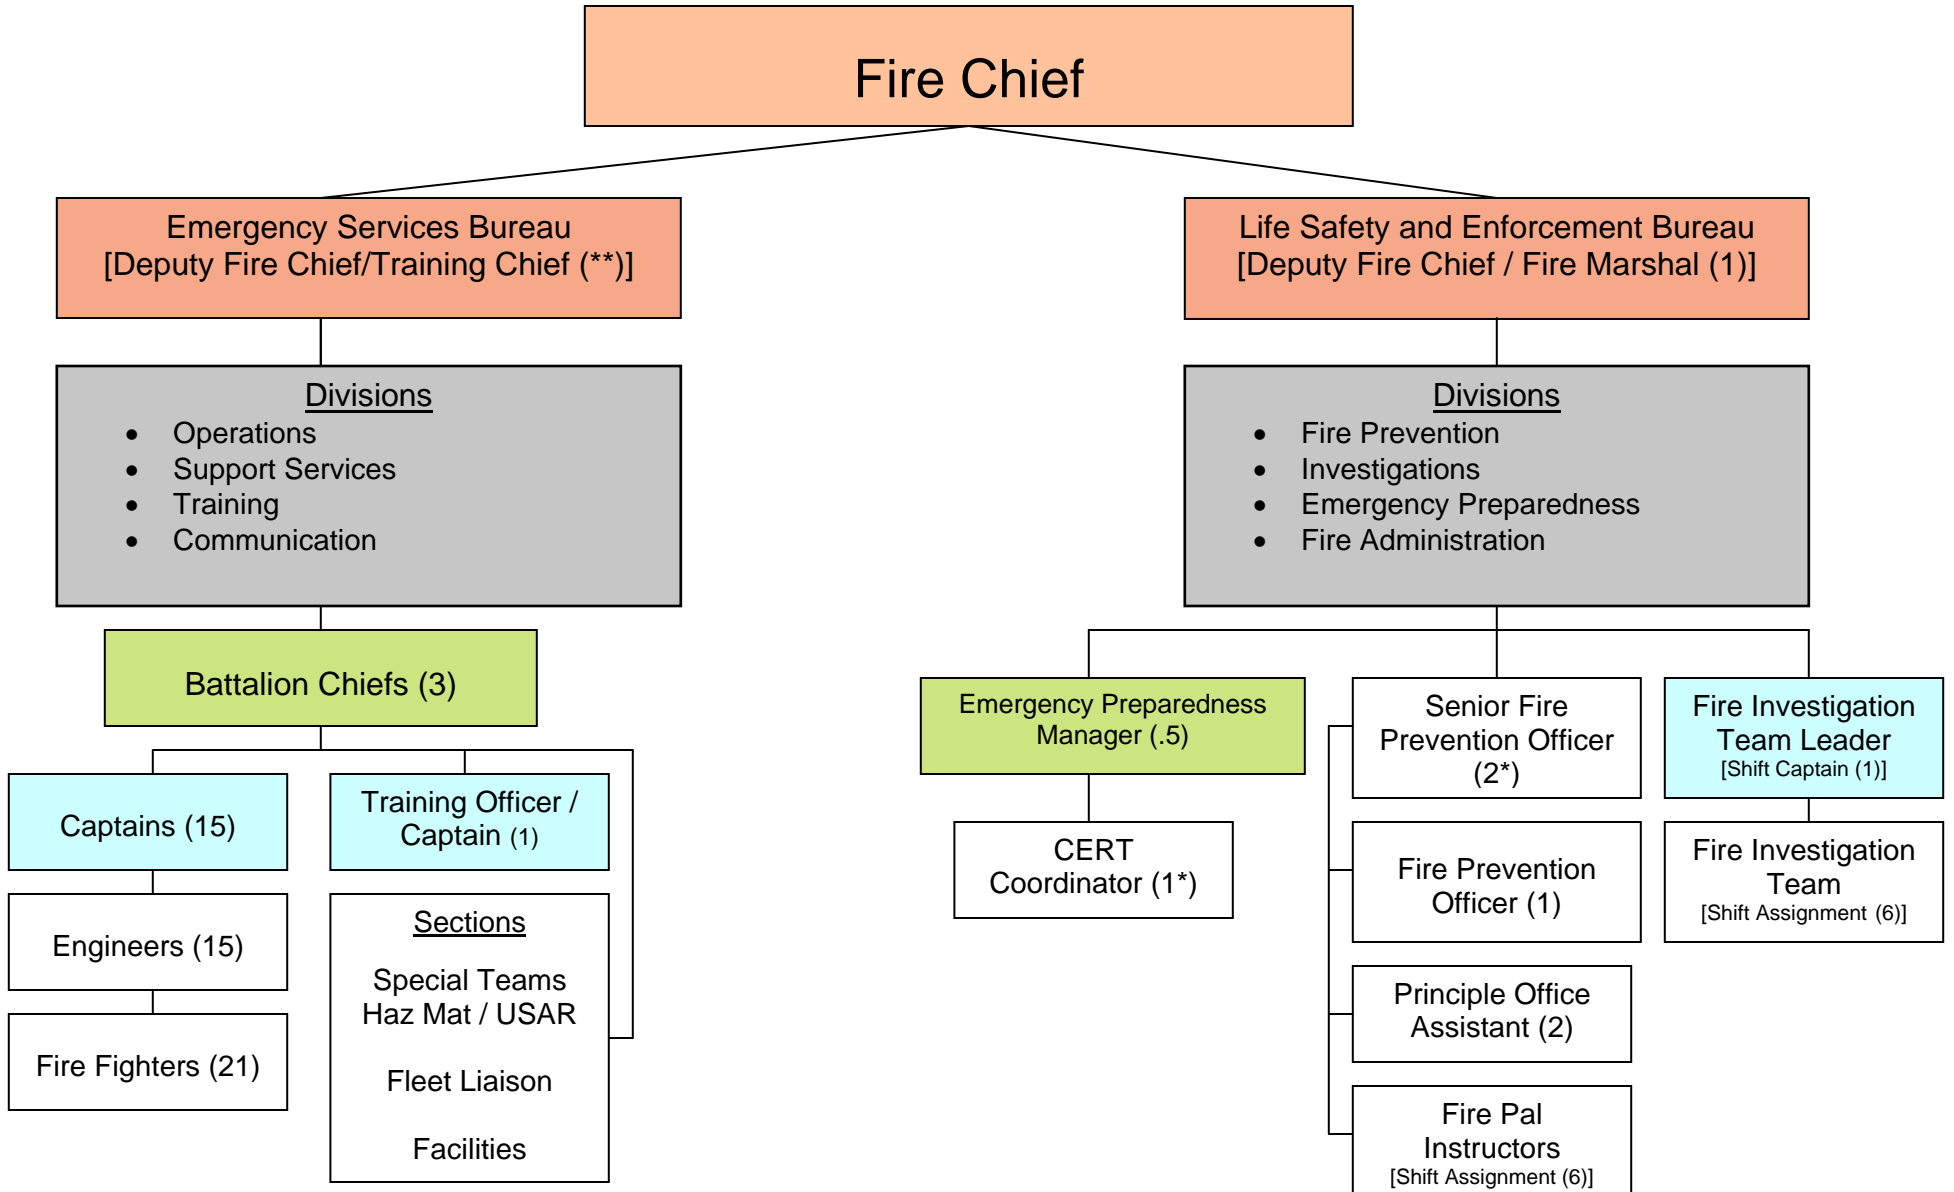

Organization Chart Clovis Fire Department

- Part time = *
- Vacant = **

Revised 8/21/2009